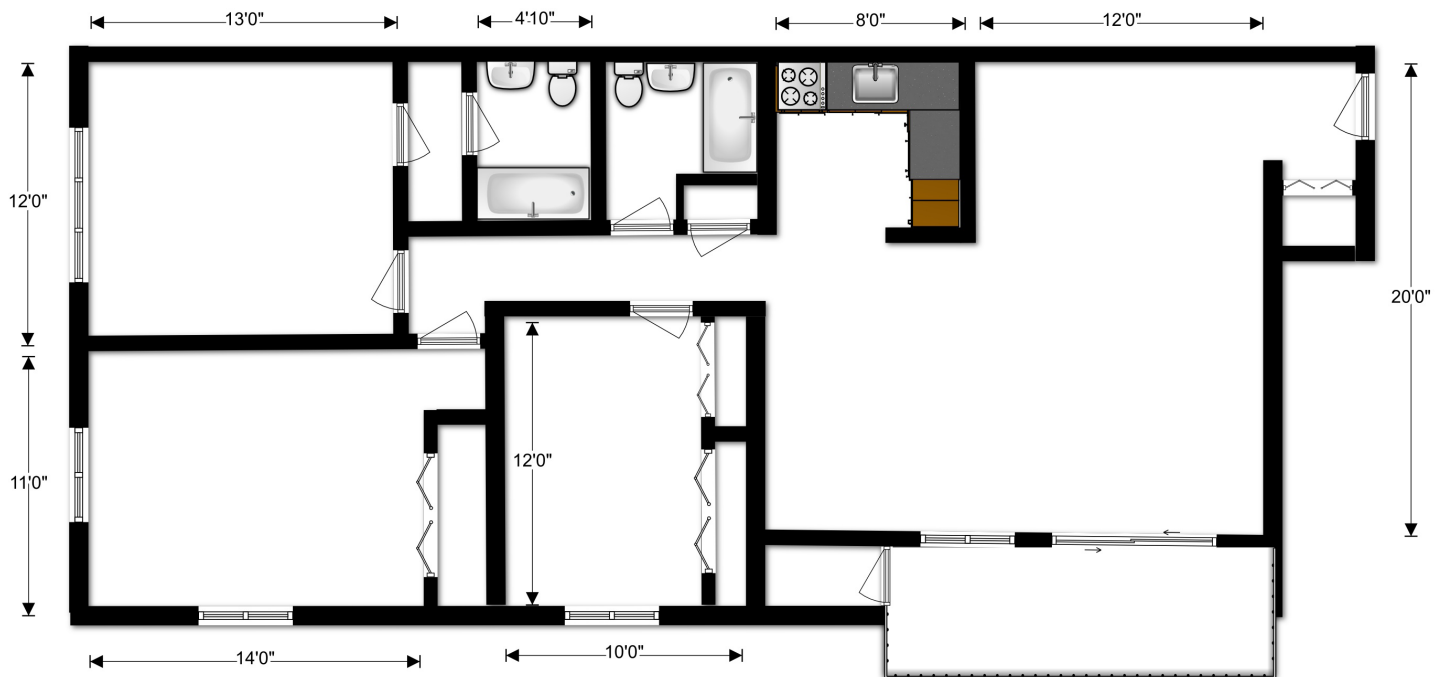

LILLY GARDENS APARTMENTS

THREE BEDROOM APARTMENT

1075 sq. ft.

Three Bedroom / Two Bath Floorplan

THREE BEDROOM APARTMENT

For pricing visit us online at:
lillygardensapartments.com or call

301-683-5091

Service & Other Assistance Animals Welcome

All measurements and square footages are approximate. Room sizes may vary.

Call Us: 301-683-5091 | **Email Us:** info@lillygardensapartments.com

Office Hours: Monday - Saturday 9:00 am - 6:00 pm | **Sunday** by appointment only