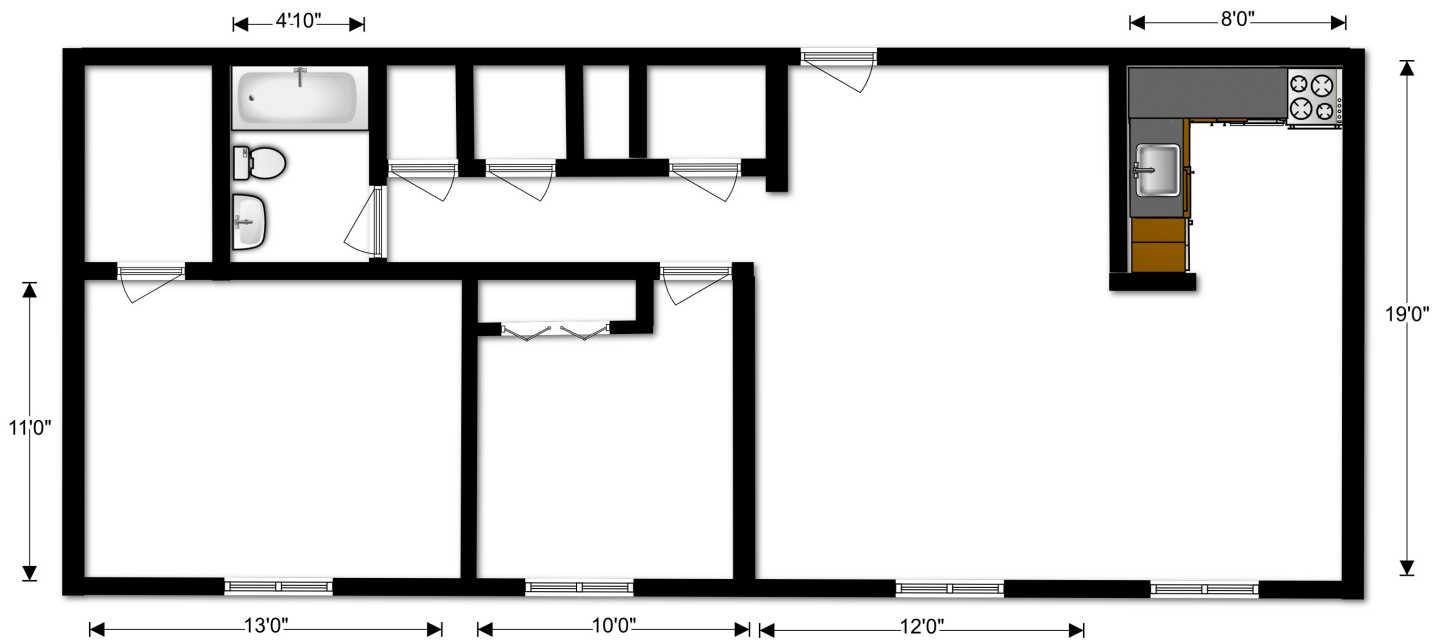

LILLY GARDENS APARTMENTS

TWO BEDROOM APARTMENT

785 sq. ft.

Two Bedroom / One Bath Floorplan

TWO BEDROOM APARTMENT

For pricing visit us online at:
lillygardensapartments.com or call

301-683-5091

Service & Other Assistance Animals Welcome

All measurements and square footages are approximate. Room sizes may vary.

Call Us: 301-683-5091 | **Email Us:** info@lillygardensapartments.com

Office Hours: Monday - Saturday 9:00 am - 6:00 pm | **Sunday** by appointment only