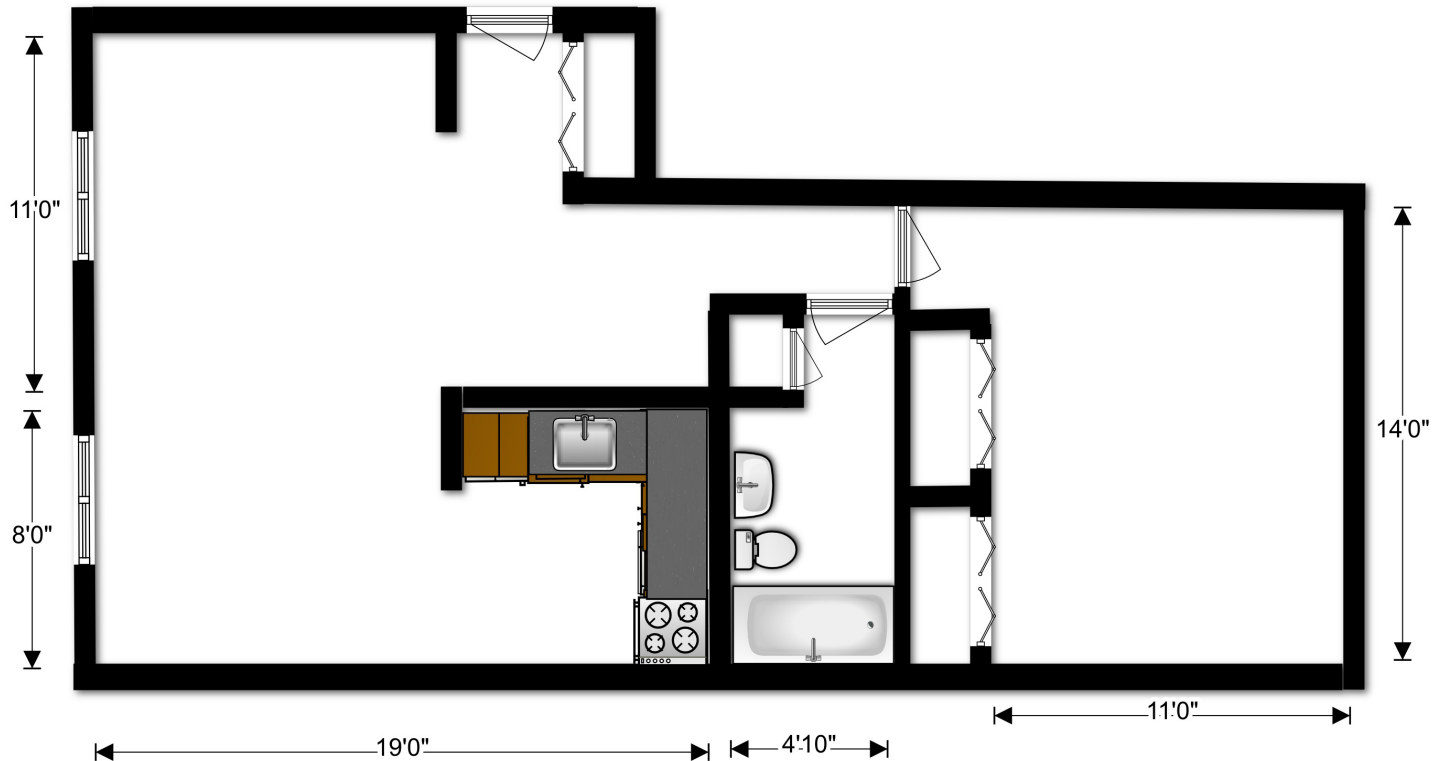

LILLY GARDENS APARTMENTS

ONE BEDROOM APARTMENT

700 sq. ft.

One Bedroom / One Bath Floorplan

ONE BEDROOM APARTMENT

For pricing visit us online at:
lillygardensapartments.com or call

301-683-5091

Service & Other Assistance Animals Welcome

All measurements and square footages are approximate. Room sizes may vary.

Call Us: 301-683-5091 | **Email Us:** info@lillygardensapartments.com

Office Hours: Monday - Saturday 9:00 am - 6:00 pm | **Sunday** by appointment only