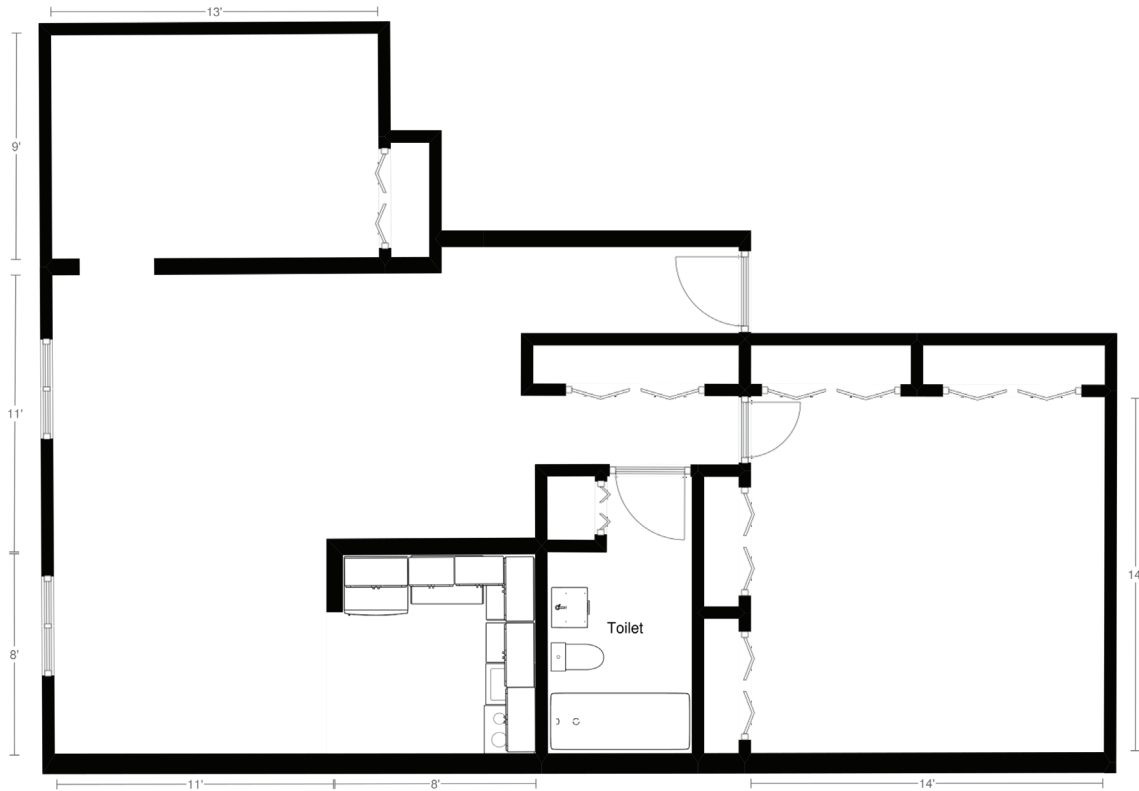

LILLY GARDENS APARTMENTS

ONE BEDROOM w/DEN APARTMENT

750 sq. ft.

One Bedroom with Den / One Bath Floorplan

ONE BEDROOM w/ DEN
For pricing visit us online at:
lillygardensapartments.com or call
301-683-5091

Service & Other Assistance Animals Welcome

All measurements and square footages are approximate. Room sizes may vary.

Call Us: 301-683-5091 | **Email Us:** info@lillygardensapartments.com

Office Hours: Monday - Saturday 9:00 am - 6:00 pm | **Sunday** by appointment only